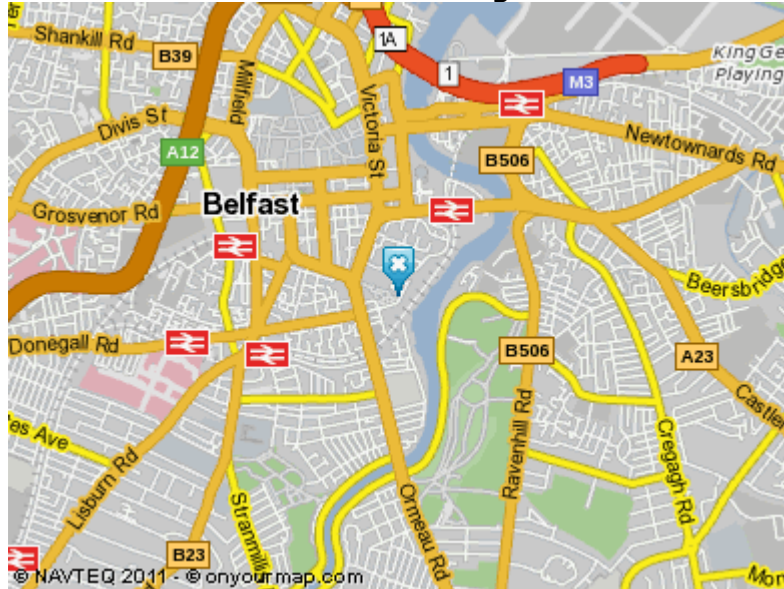

The Gasworks,
3 Cromac Place,
Ormeau Road,
Belfast BT7 2JB,
Phone: +44 28 90 434 065

The Version One seminar is being held in the Zinc and Cobalt rooms

The Great Belfast Train and Bus Stations are within 2 kilometres of this hotel.

The hotel has on-site car parking.

From the M1:

Head northeast on M1 - 1.4 mi, Continue onto A12/Westlink - 0.4 mi, Take the exit toward B38/Grosvenor Rd - 0.3 mi, Turn right at B38/Grosvenor Rd, continue to follow Grosvenor Rd - 0.2 mi, Take the 1st right onto B503/Durham St, continue to follow B503 - 0.2 mi, Take the 2nd left onto Hope St - 226 ft, Continue onto Bruce St - 0.2 mi, Turn left at A1/Bedford St - 367 ft, Turn right at Ormeau Ave - 0.2 mi, Turn right at A24/Ormeau Rd - 0.1 mi, Take the 1st left toward Cromac Pl - 121 ft, Turn left at Cromac Pl Radisson BLU Hotel will be on the right - 246 ft

From the M2:

1. Head south on M2 toward Exit 1b - 1.3 mi, Continue on M3 (signs for Bangor/M3/Belfast (E)/Newcastle) - 0.6 mi, At junction 1, take the A2 exit to Belfast (E)/Newcastle - 0.2 mi, Slight left at A2/Middlepath St - 0.2 mi, Slight right to stay on A2/Middlepath St (signs for /A2/Newcastle/A24/Downpatrick/A7) - 121 ft 6. Turn right at A2/Bridge End - 295 ft, Slight left at A23/Short Strand (signs for Newcastle/A24/Downpatrick/A7) Continue to follow Short Strand - 0.3 mi, Slight right at B506/Short Strand - 171 ft, Turn right at A20/Albertbridge Rd, Continue to follow A20 - 0.6 mi, Slight left at A24/Cromac St, Continue to follow A24 - 0.3 mi, Turn left toward Cromac Pl - 121 ft, Turn left at Cromac Pl - 246 ft.